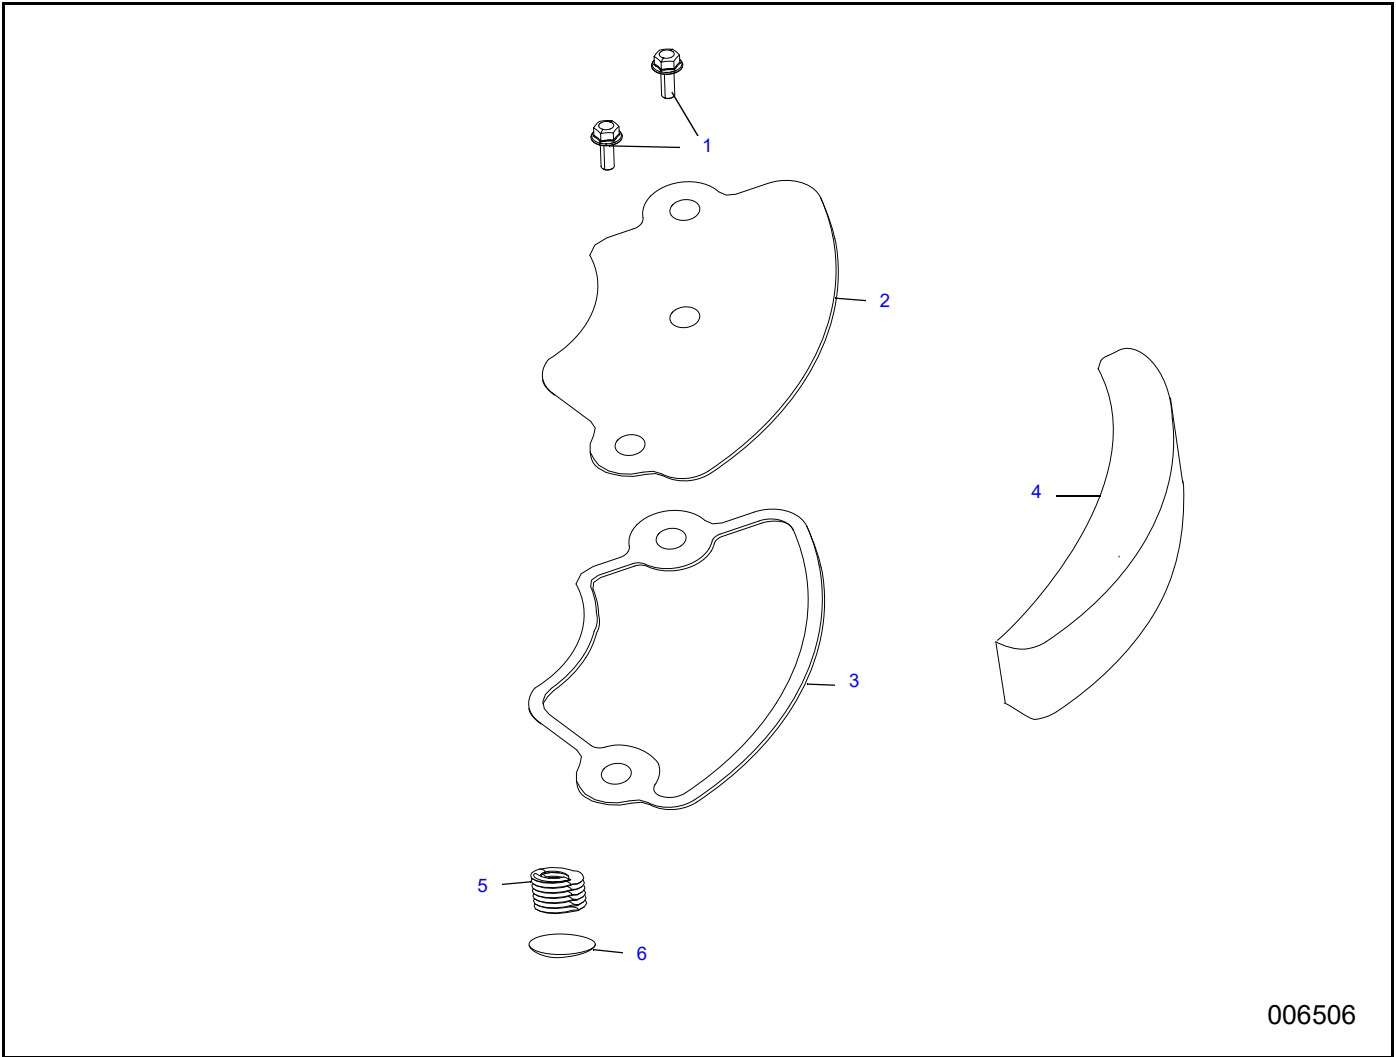

COVER

006506

Item	Part Number	Description	Qty.
1	1000006865	BOLT M6X12	2
2	1000031290	BREATHER CHAMBER CAP	1
3	1000031253	BREATHER CHAMBER GASKET	1
4	1000031291	BREATHER FILTER	1
5	1000031275	BREATHER VALVESPRING	1
6	1000031254	BREATHER VALVE COVER	1