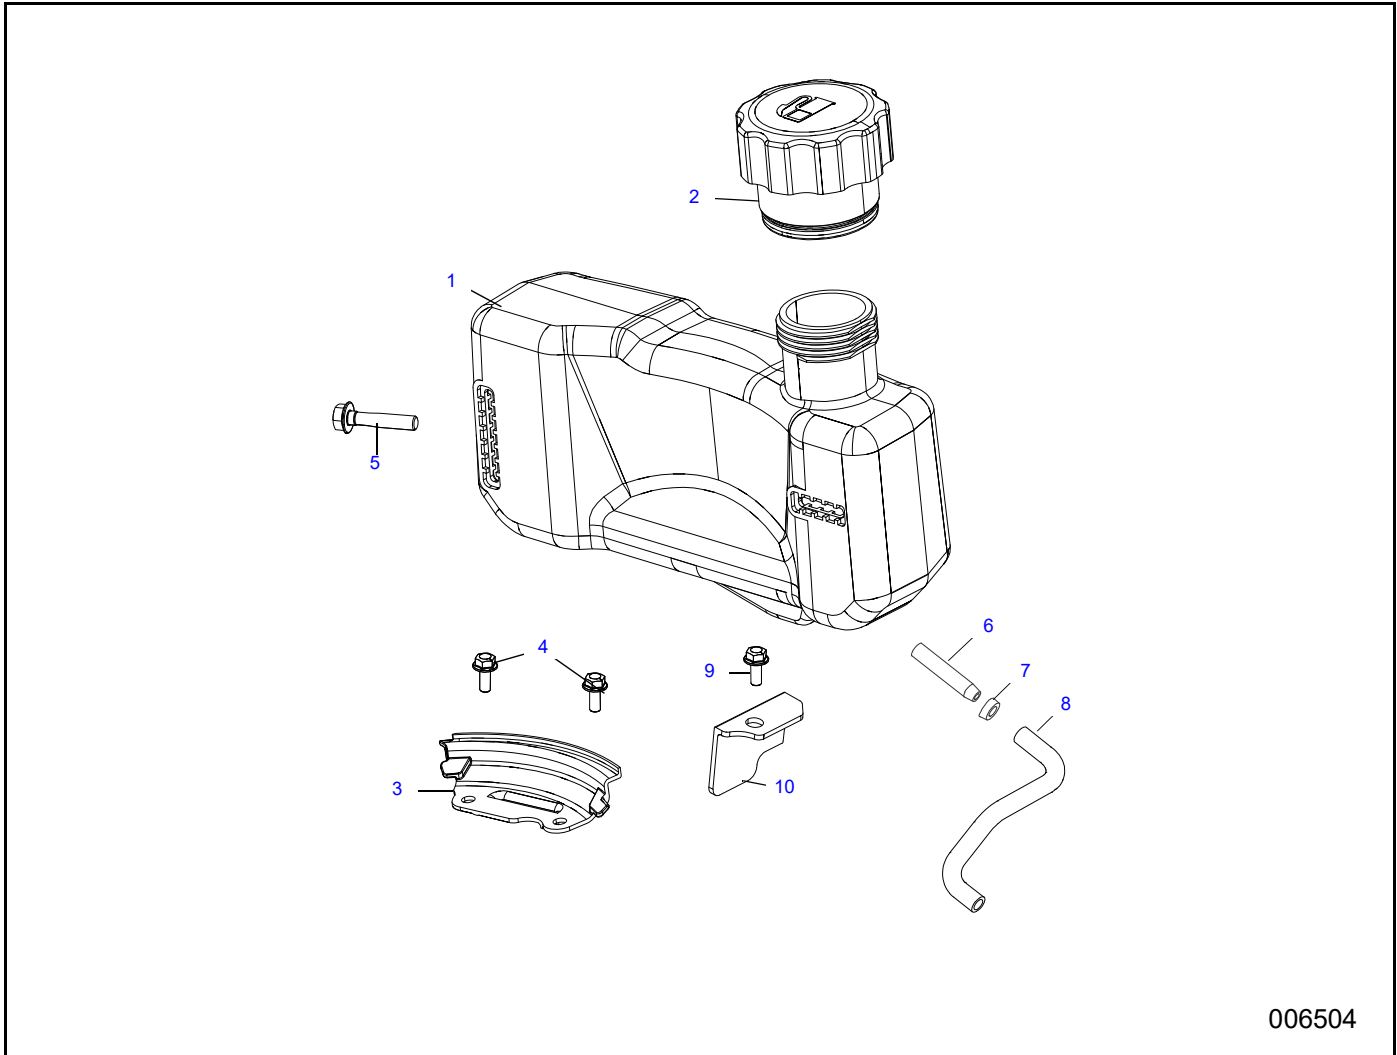

FUEL TANK ASSEMBLY

Item	Part Number	Description	Qty.
1	10000031260	FUEL TANK ASSEMBLY	1
2	10000031236	FUEL TANK CAP COMP	1
3	10000031219	SHROUD	1
4	10000006865	BOLT (M6X12MM)	2
5	10000004488	BOLT (M6X20MM)	1
6	10000031244	FILTER	1
7	10000006330	FUEL LINE CLIP $\Phi 10$	1
8	10000031270	FUEL LINE $\Phi 6 \times \Phi 10 \times 290\text{mm}$	1
9	10000031237	BOLT (M4X8MM)	1
10	10000031209	SHROUD	1