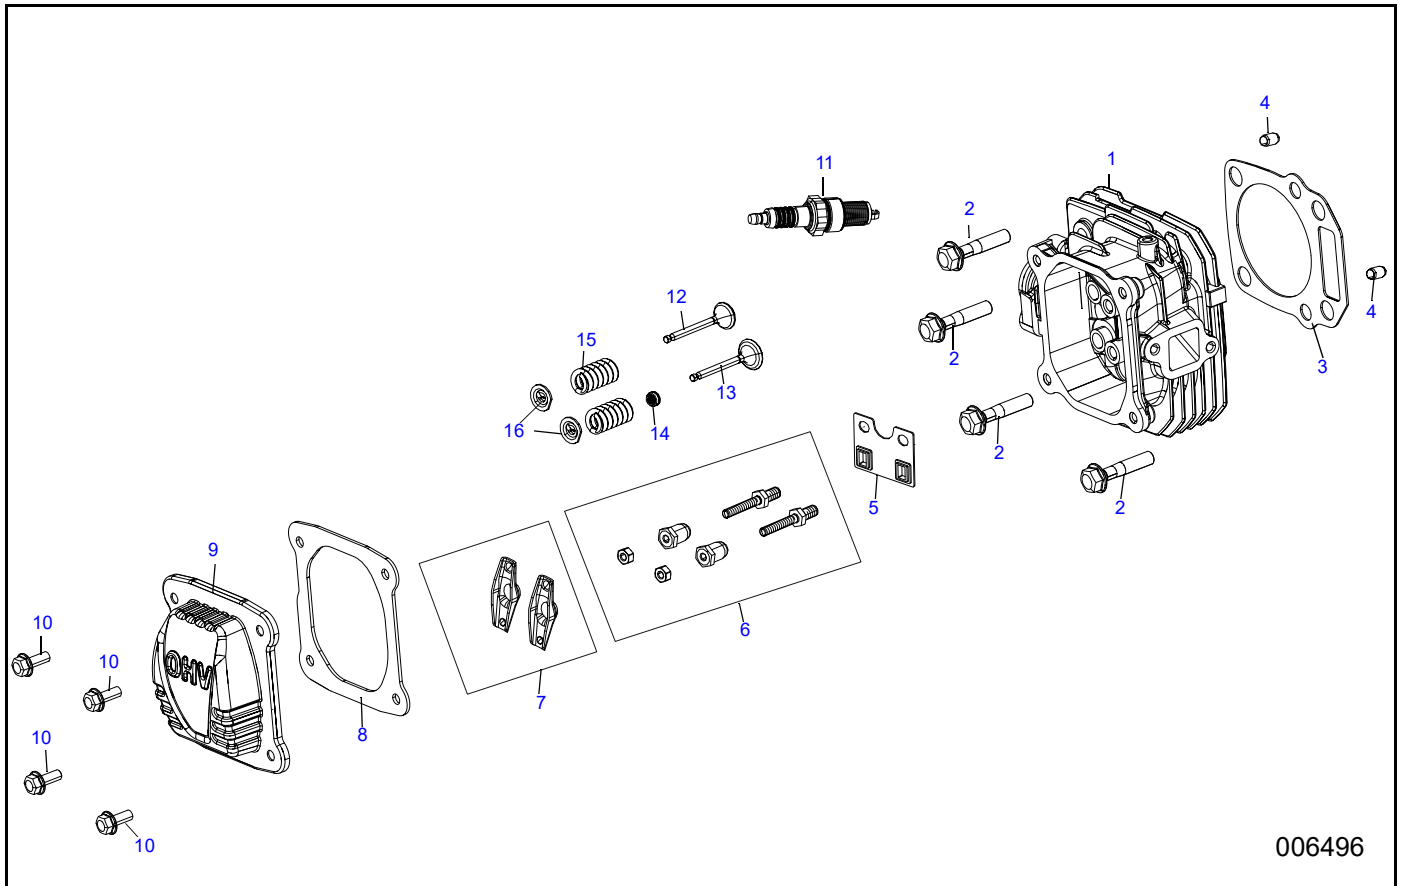

173cc Electric Start Gasoline Engine

Engine Parts Manual

 **WARNING**

CANCER AND REPRODUCTIVE HARM

www.P65Warnings.ca.gov

(000393a)

The information in this manual is known to be accurate as of the date of release shown on the cover. However, engineering changes can occur without notice. To obtain the proper parts, be sure to use the serial number of the unit being serviced when ordering from this manual. Always refer to any part notes and changes before ordering. All other parts not shown in the manual can be found on Generac's exploded view drawings at www.generac.com or by contacting your local authorized dealer.

Section 1 Service Parts

CYLINDER HEAD

006496

Item	Part Number	Description	Qty.
1	10000031104	CYLINDER HEAD	1
2	10000006270	BOLT (M6X50)	4
3	10000031105	CYLINDER HEAD GASKET	1
4	10000031088	DOWEL PIN	2
5	10000031122	PUSHROD GUIDE PLATE	1
6	0071052SRV	ROCKER ARM ADJUSTER	1
7	10000031123	ROCKER ARM ASSEMBLY	2
8	10000031089	HEAD COVER GASKET	1
9	10000031106	VALVE COVER	1
10	10000006865	BOLT (M6X12) (not shown)	5
11	0K20670117	SPARK PLUG	1
12	10000031150	EXHAUST VALVE	1
13	10000031142	INTAKE VALVE	1
14	10000031107	INTAKE VALVE SEAL	1
15	0070773SRV	VALVE SPRING	2
16	0070774SRV	VALVE SPRING RETAINER	2
17	10000031099	TEMPERATURE SENSOR (not shown)	1

CRANKCASE

006497

Item	Part Number	Description	Qty.
1	N/A	CRANKCASE	1
2	10000031152	RECOIL STARTER BOLT/STUD	1
3	10000031108	OIL SEAL	1
4	N/A	BALL BEARING	1
5	10000031144	STARTING MOTOR ASSEMBLY	1
6	10000031115	RECOIL STARTER BOLT/STUD	1
7	10000031125	FUEL LINE CLIP Φ 11.5	1
8	10000031170	BREATHER TUBE	1
9	N/A	SHAFT, GOVERNOR ARM	1
10	N/A	WASHER, GOVERNOR ARM SHAFT	1
11	10000031171	GOVERNOR ARM SHAFT SEAL	1
12	10000031172	LOCK PIN	1
	0070788SRV	PUSHROD (not shown)	2