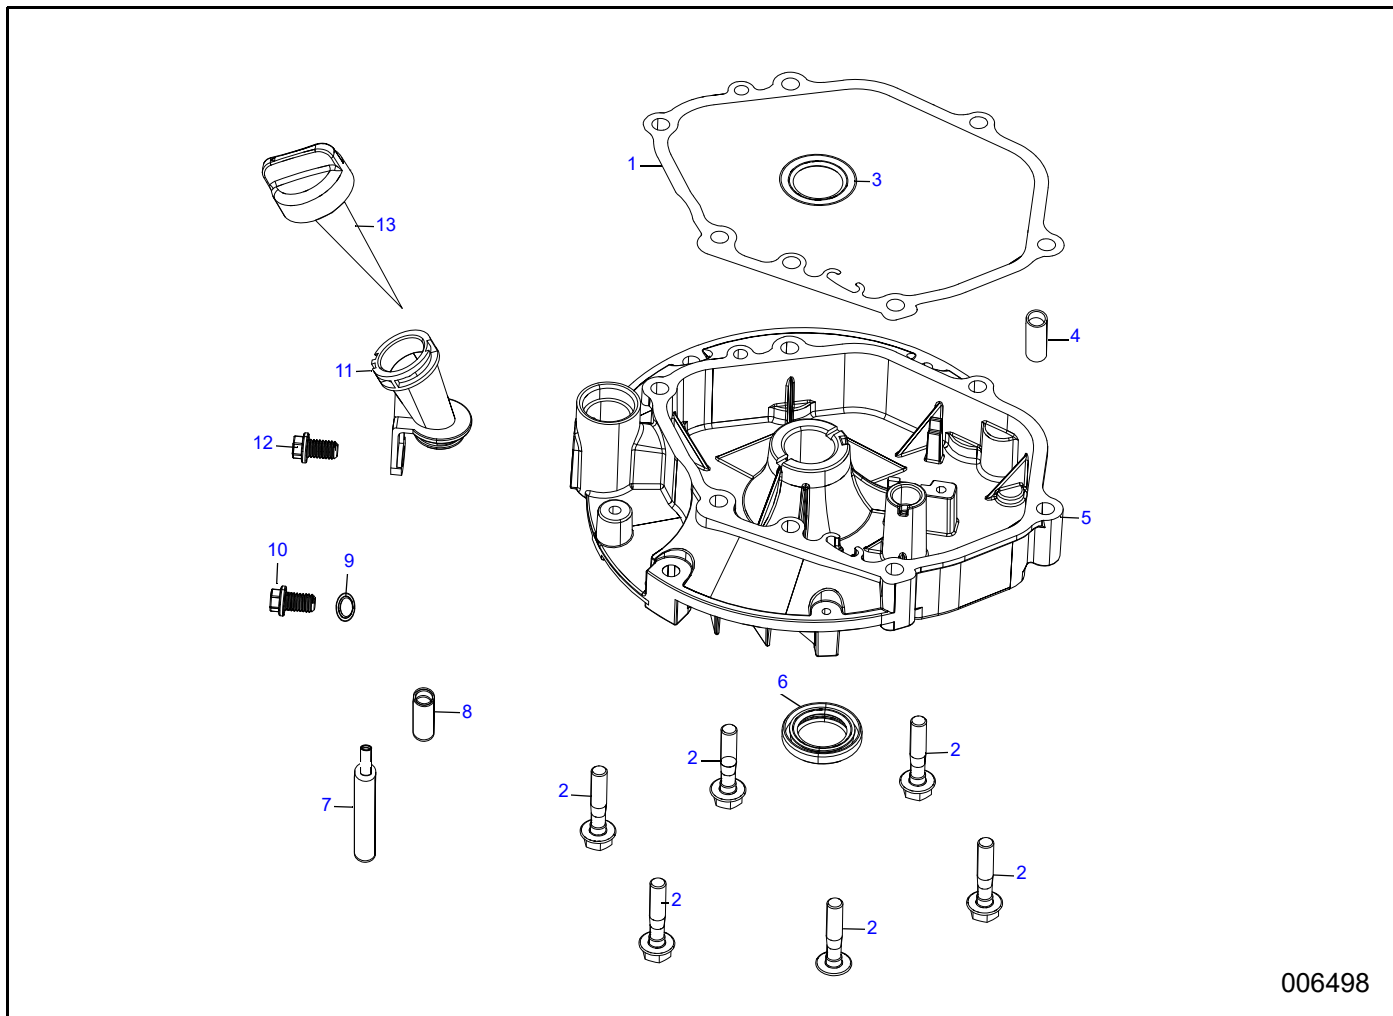

Section 1 Service Parts

CYLINDER HEAD

006496

Item	Part Number	Description	Qty.
1	10000031104	CYLINDER HEAD	1
2	10000006270	BOLT (M6X50)	4
3	10000031105	CYLINDER HEAD GASKET	1
4	10000031088	DOWEL PIN	2
5	10000031122	PUSHROD GUIDE PLATE	1
6	0071052SRV	ROCKER ARM ADJUSTER	1
7	10000031123	ROCKER ARM ASSEMBLY	2
8	10000031089	HEAD COVER GASKET	1
9	10000031106	VALVE COVER	1
10	10000006865	BOLT (M6X12) (not shown)	5
11	0K20670117	SPARK PLUG	1
12	10000031150	EXHAUST VALVE	1
13	10000031142	INTAKE VALVE	1
14	10000031107	INTAKE VALVE SEAL	1
15	0070773SRV	VALVE SPRING	2
16	0070774SRV	VALVE SPRING RETAINER	2
17	10000031099	TEMPERATURE SENSOR (not shown)	1

CRANKCASE

006497

Item	Part Number	Description	Qty.
1	N/A	CRANKCASE	1
2	10000031152	RECOIL STARTER BOLT/STUD	1
3	10000031108	OIL SEAL	1
4	N/A	BALL BEARING	1
5	10000031144	STARTING MOTOR ASSEMBLY	1
6	10000031115	RECOIL STARTER BOLT/STUD	1
7	10000031125	FUEL LINE CLIP Φ 11.5	1
8	10000031170	BREATHER TUBE	1
9	N/A	SHAFT, GOVERNOR ARM	1
10	N/A	WASHER, GOVERNOR ARM SHAFT	1
11	10000031171	GOVERNOR ARM SHAFT SEAL	1
12	10000031172	LOCK PIN	1
	0070788SRV	PUSHROD (not shown)	2

CRANKCASE COVER

006498

Item	Part Number	Description	Qty.
1	10000031161	CASECOVER GASKET	1
2	10000006270	BOLT M8X50	6
3	N/A	WASHER,CRANKSHAFT	1
4	10000031116	CASE COVER DOWEL PIN	1
5	10000031126	CRANKCASE COVER ASSEMBLY	1
6	10000031148	OIL SEAL	1
7	10000031387	OIL PIPE	1
8	10000031173	CASE COVER DOWEL PIN	1
9	10000004462	DRAIN PLUG WASHER	1
10	10000004470	DRAIN PLUG BOLT M10×1.25×15	1
11	10000031118	OIL FILLER EXTENTION	1
12	10000027668	BOLT M8X20	1
13	10000031134	DIPSTICK	1
14	10000006865	BOLT M6X12 (NOT SHOWN)	1