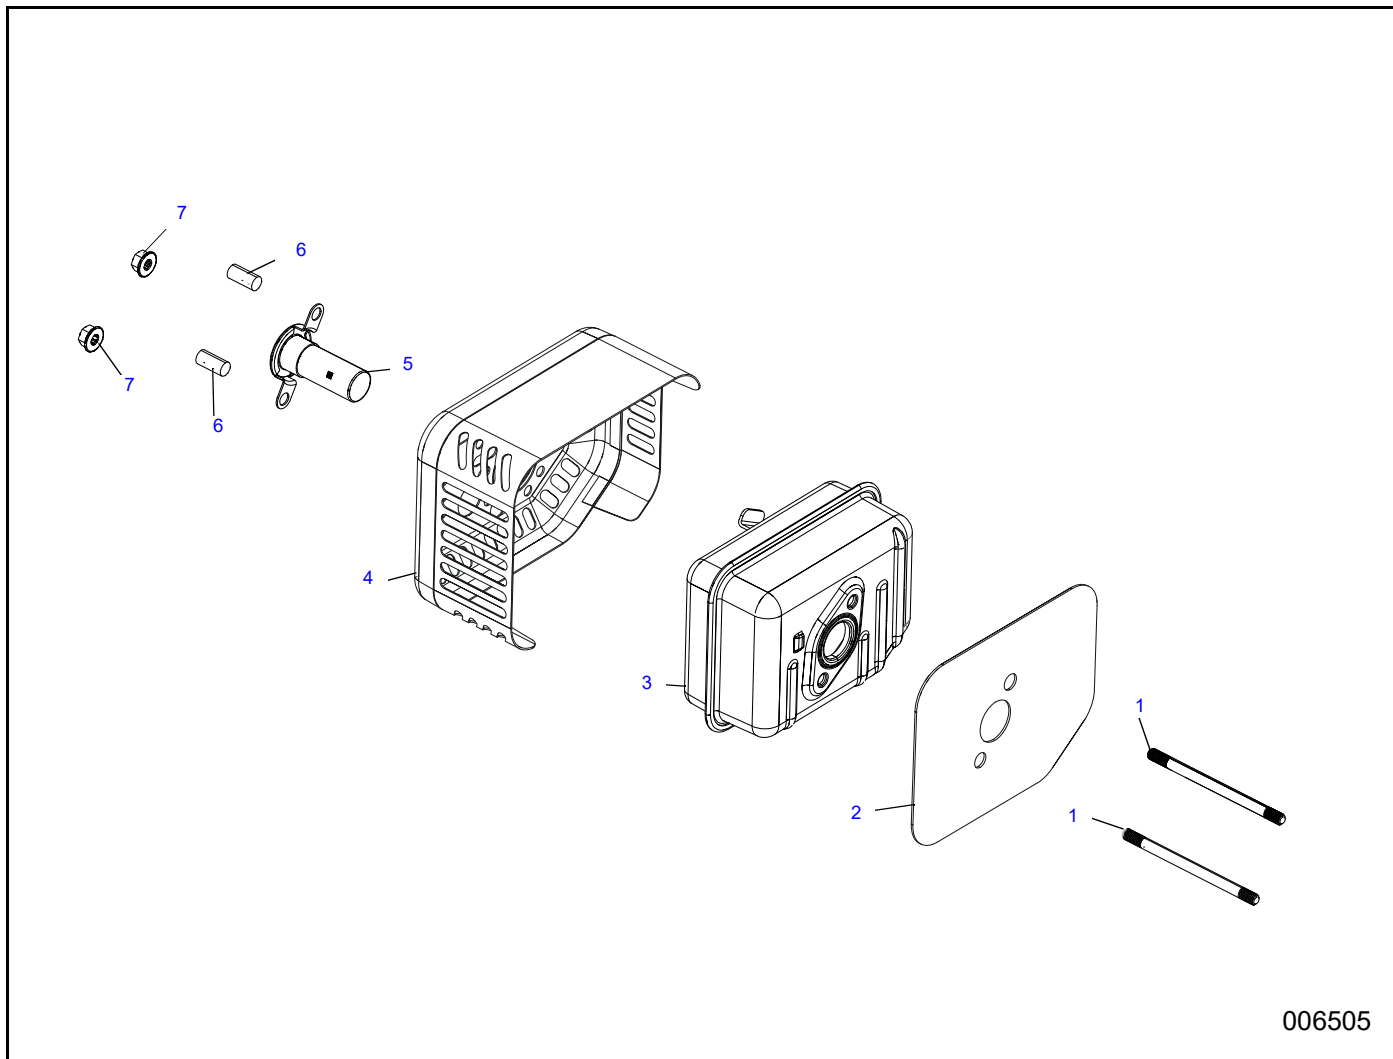

MUFFLER ASSEMBLY

006505

Item	Part Number	Description	Qty.
1	1000006188	STUD BOLT	2
2	1000031282	EXHAUST GASKET	1
3	1000031261	MUFFLER ASSEMBLY	1
4	1000031272	OUTER MUFFLER SHIELD	1
5	1000018388	SPARK ARRESTOR	1
6	1000006235	BOLT M6×12	2
7	1000031283	NUT M6	2