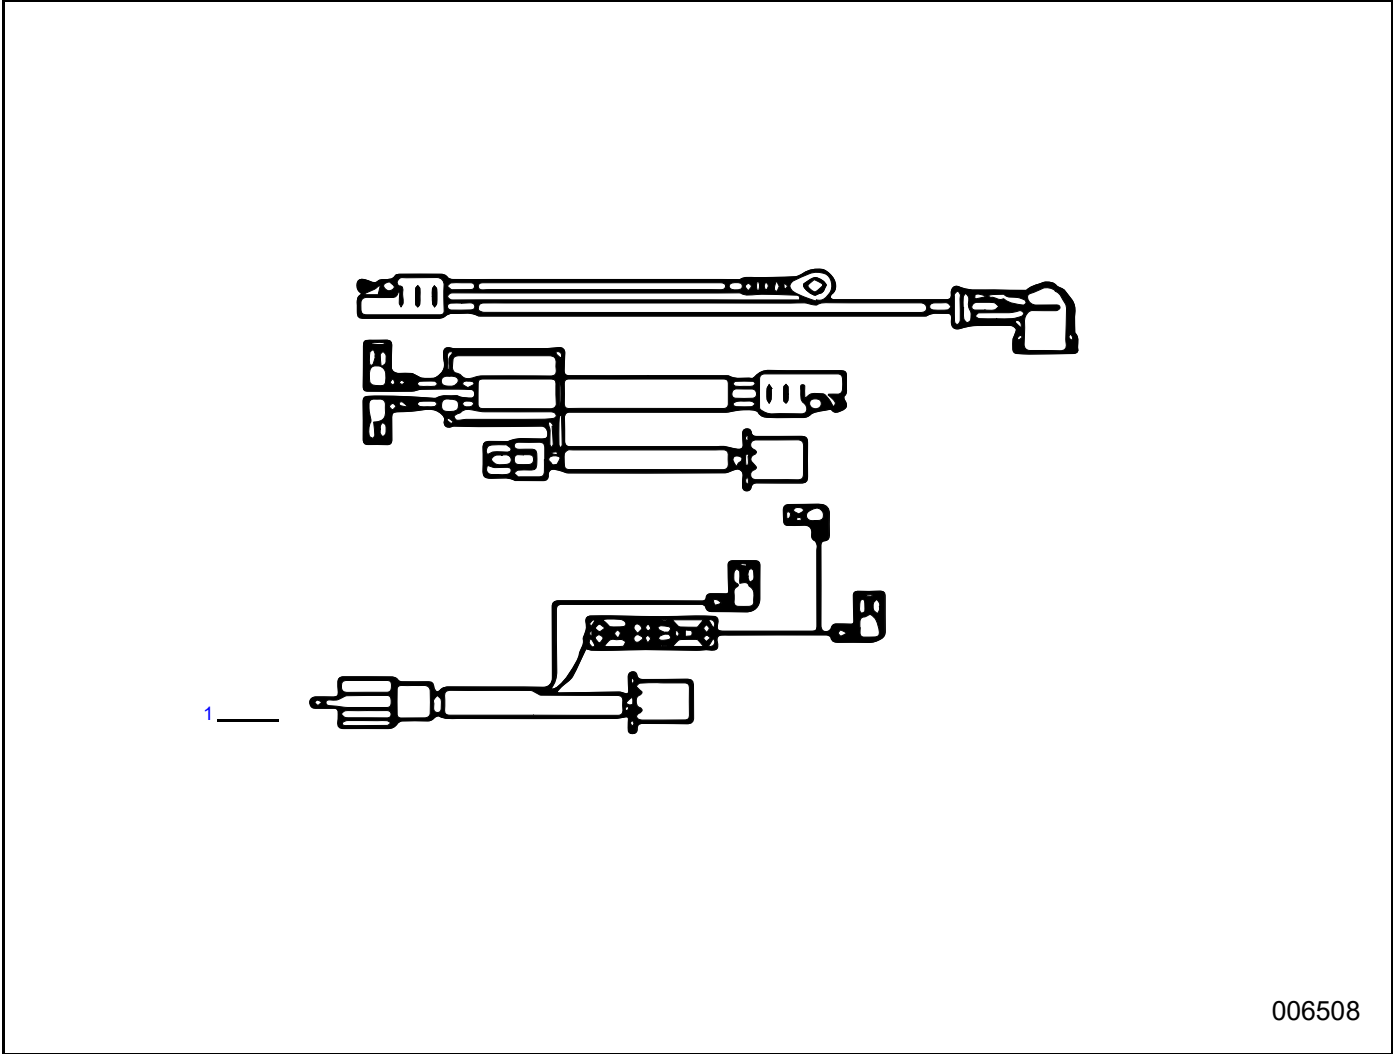

CONTROL

006503

Item	Part Number	Description	Qty.
1	10000031189	GOVERNOR ROD	1
2	10000031227	THROTTLE RETURN SPRING	1
3	10000004451	WIRE HARNESS CLIP	1
4	10000004403	GOVERNOR ARM BOLT M6X21	1
5	10000031228	GOVERNOR ARM	1
6	10000031242	NUT M6	1
7	10000031207	GOVERNOR SPRING	1
8	10000006865	BOLT M6X12	2
9	10000031252	SHUT DOWN WIRE	1
10	10000031229	SHUT DOWN SWITCH	1
11	10000031251	UPPER SHROUD ASSEMBLY	1

COVER

006506

Item	Part Number	Description	Qty.
1	1000006865	BOLT M6X12	2
2	1000031290	BREATHER CHAMBER CAP	1
3	1000031253	BREATHER CHAMBER GASKET	1
4	1000031291	BREATHER FILTER	1
5	1000031275	BREATHER VALVESPRING	1
6	1000031254	BREATHER VALVE COVER	1

SHROUD

006507

Item	Part Number	Description	Qty.
1	10000031300	BLADE	1
2	10000031301	SHROUD	1
3	10000031285	ROTOR	1
4	10000031293	BOLT ST4.2×13	1
5	10000031276	ROD	1
6	10000031311	ROD, CHOKE	1

WIRE HARNESS

006508

Item	Part Number	Description	Qty.
1	10000031286	WIRE HARNESS	1

Part No. 10000029649 Rev. B 01/20/2022
©2022 Generac Power Systems, Inc.
All rights reserved.
Specifications are subject to change without notice.
No reproduction allowed in any form without prior written
consent from Generac Power Systems, Inc.