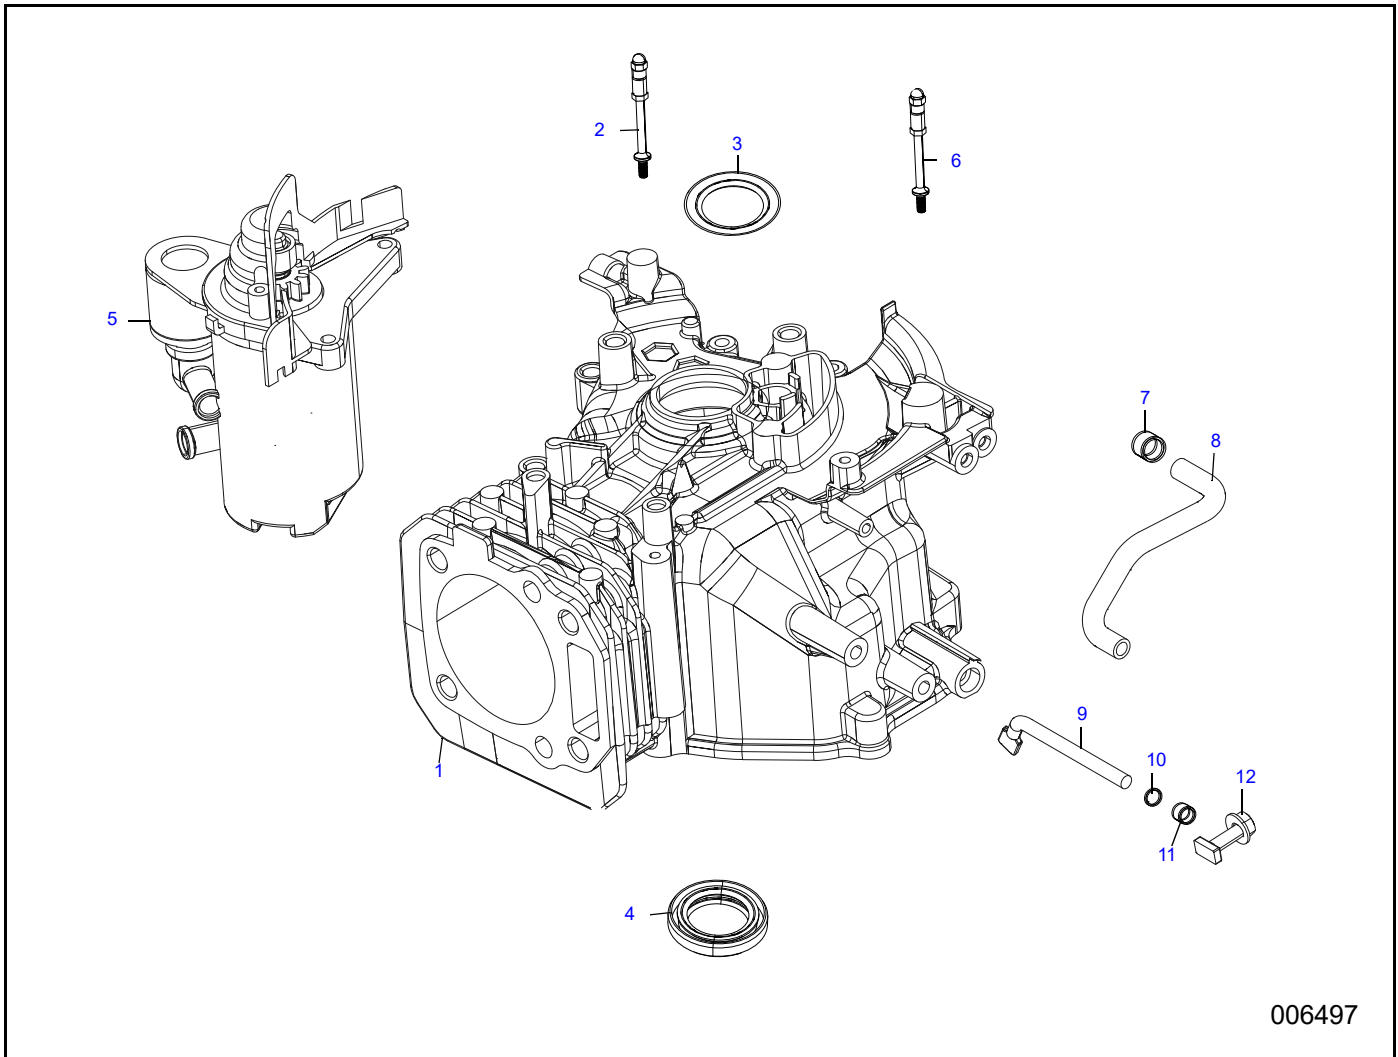

Section 1 Service Parts

CYLINDER HEAD

006496

Item	Part Number	Description	Qty.
1	10000031104	CYLINDER HEAD	1
2	10000006270	BOLT (M6X50)	4
3	10000031105	CYLINDER HEAD GASKET	1
4	10000031088	DOWEL PIN	2
5	10000031122	PUSHROD GUIDE PLATE	1
6	0071052SRV	ROCKER ARM ADJUSTER	1
7	10000031123	ROCKER ARM ASSEMBLY	2
8	10000031089	HEAD COVER GASKET	1
9	10000031106	VALVE COVER	1
10	10000006865	BOLT (M6X12) (not shown)	5
11	0K20670117	SPARK PLUG	1
12	10000031150	EXHAUST VALVE	1
13	10000031142	INTAKE VALVE	1
14	10000031107	INTAKE VALVE SEAL	1
15	0070773SRV	VALVE SPRING	2
16	0070774SRV	VALVE SPRING RETAINER	2
17	10000031099	TEMPERATURE SENSOR (not shown)	1

CRANKCASE

006497

Item	Part Number	Description	Qty.
1	N/A	CRANKCASE	1
2	10000031152	RECOIL STARTER BOLT/STUD	1
3	10000031108	OIL SEAL	1
4	N/A	BALL BEARING	1
5	10000031144	STARTING MOTOR ASSEMBLY	1
6	10000031115	RECOIL STARTER BOLT/STUD	1
7	10000031125	FUEL LINE CLIP Φ 11.5	1
8	10000031170	BREATHER TUBE	1
9	N/A	SHAFT, GOVERNOR ARM	1
10	N/A	WASHER, GOVERNOR ARM SHAFT	1
11	10000031171	GOVERNOR ARM SHAFT SEAL	1
12	10000031172	LOCK PIN	1
	0070788SRV	PUSHROD (not shown)	2

CONTROL

006503

Item	Part Number	Description	Qty.
1	10000031189	GOVERNOR ROD	1
2	10000031227	THROTTLE RETURN SPRING	1
3	10000004451	WIRE HARNESS CLIP	1
4	10000004403	GOVERNOR ARM BOLT M6X21	1
5	10000031228	GOVERNOR ARM	1
6	10000031242	NUT M6	1
7	10000031207	GOVERNOR SPRING	1
8	10000006865	BOLT M6X12	2
9	10000031252	SHUT DOWN WIRE	1
10	10000031229	SHUT DOWN SWITCH	1
11	10000031251	UPPER SHROUD ASSEMBLY	1