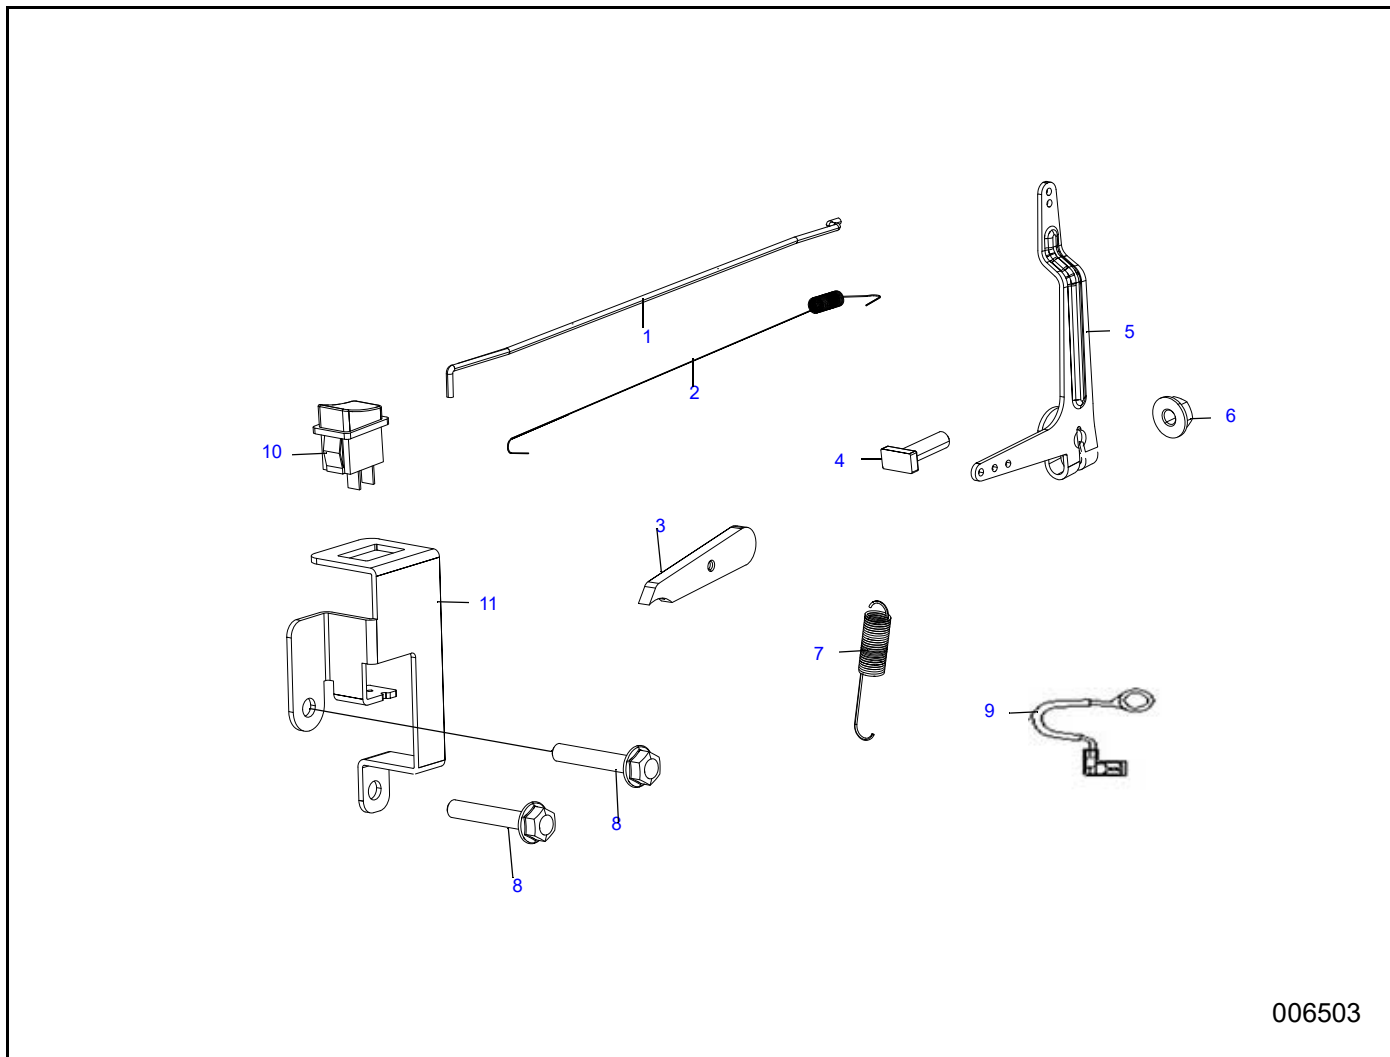

Section 1 Service Parts

CYLINDER HEAD

006496

Item	Part Number	Description	Qty.
1	10000031104	CYLINDER HEAD	1
2	10000006270	BOLT (M6X50)	4
3	10000031105	CYLINDER HEAD GASKET	1
4	10000031088	DOWEL PIN	2
5	10000031122	PUSHROD GUIDE PLATE	1
6	0071052SRV	ROCKER ARM ADJUSTER	1
7	10000031123	ROCKER ARM ASSEMBLY	2
8	10000031089	HEAD COVER GASKET	1
9	10000031106	VALVE COVER	1
10	10000006865	BOLT (M6X12) (not shown)	5
11	0K20670117	SPARK PLUG	1
12	10000031150	EXHAUST VALVE	1
13	10000031142	INTAKE VALVE	1
14	10000031107	INTAKE VALVE SEAL	1
15	0070773SRV	VALVE SPRING	2
16	0070774SRV	VALVE SPRING RETAINER	2
17	10000031099	TEMPERATURE SENSOR (not shown)	1

IGNITION ASSEMBLY

Item	Part Number	Description	Qty.
1	1000031178	FLYWHEEL ASSEMBLY	1
2	1000031136	COOLING FAN	1
3	1000031183	PULLEY,STARTER	1
4	1000031179	NUT M14	1
5	1000031233	BOLT M6X30	1
6	1000031194	BOLT STUD,IGNITION COIL	1
7	1000031224	IGNITION COIL ASSY	1

CONTROL

006503

Item	Part Number	Description	Qty.
1	10000031189	GOVERNOR ROD	1
2	10000031227	THROTTLE RETURN SPRING	1
3	10000004451	WIRE HARNESS CLIP	1
4	10000004403	GOVERNOR ARM BOLT M6X21	1
5	10000031228	GOVERNOR ARM	1
6	10000031242	NUT M6	1
7	10000031207	GOVERNOR SPRING	1
8	10000006865	BOLT M6X12	2
9	10000031252	SHUT DOWN WIRE	1
10	10000031229	SHUT DOWN SWITCH	1
11	10000031251	UPPER SHROUD ASSEMBLY	1