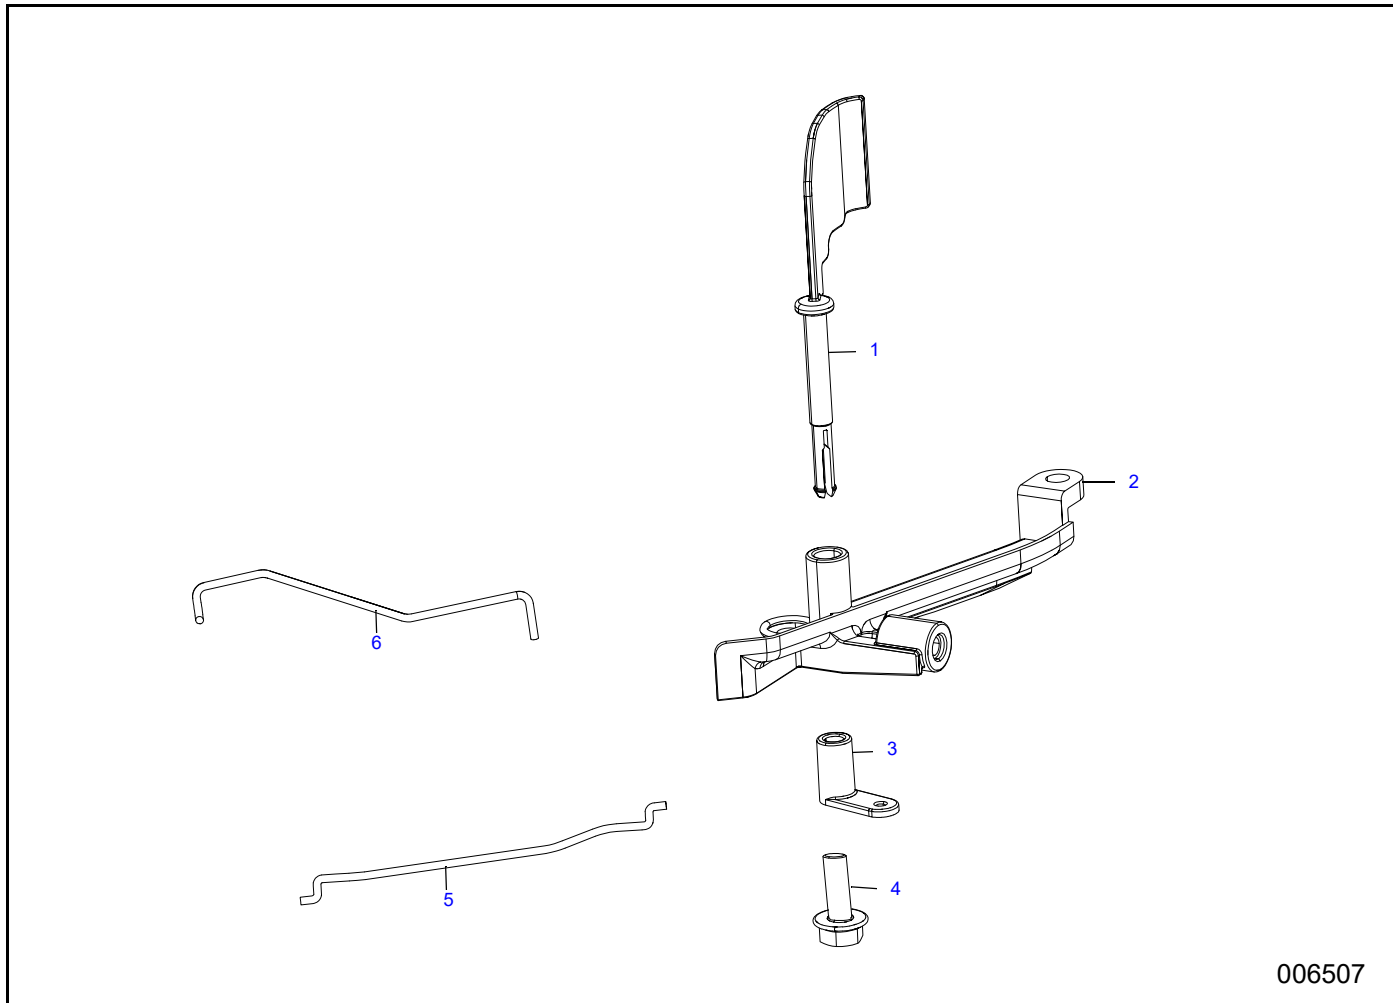

SHROUD

006507

Item	Part Number	Description	Qty.
1	10000031300	BLADE	1
2	10000031301	SHROUD	1
3	10000031285	ROTOR	1
4	10000031293	BOLT ST4.2×13	1
5	10000031276	ROD	1
6	10000031311	ROD, CHOKE	1