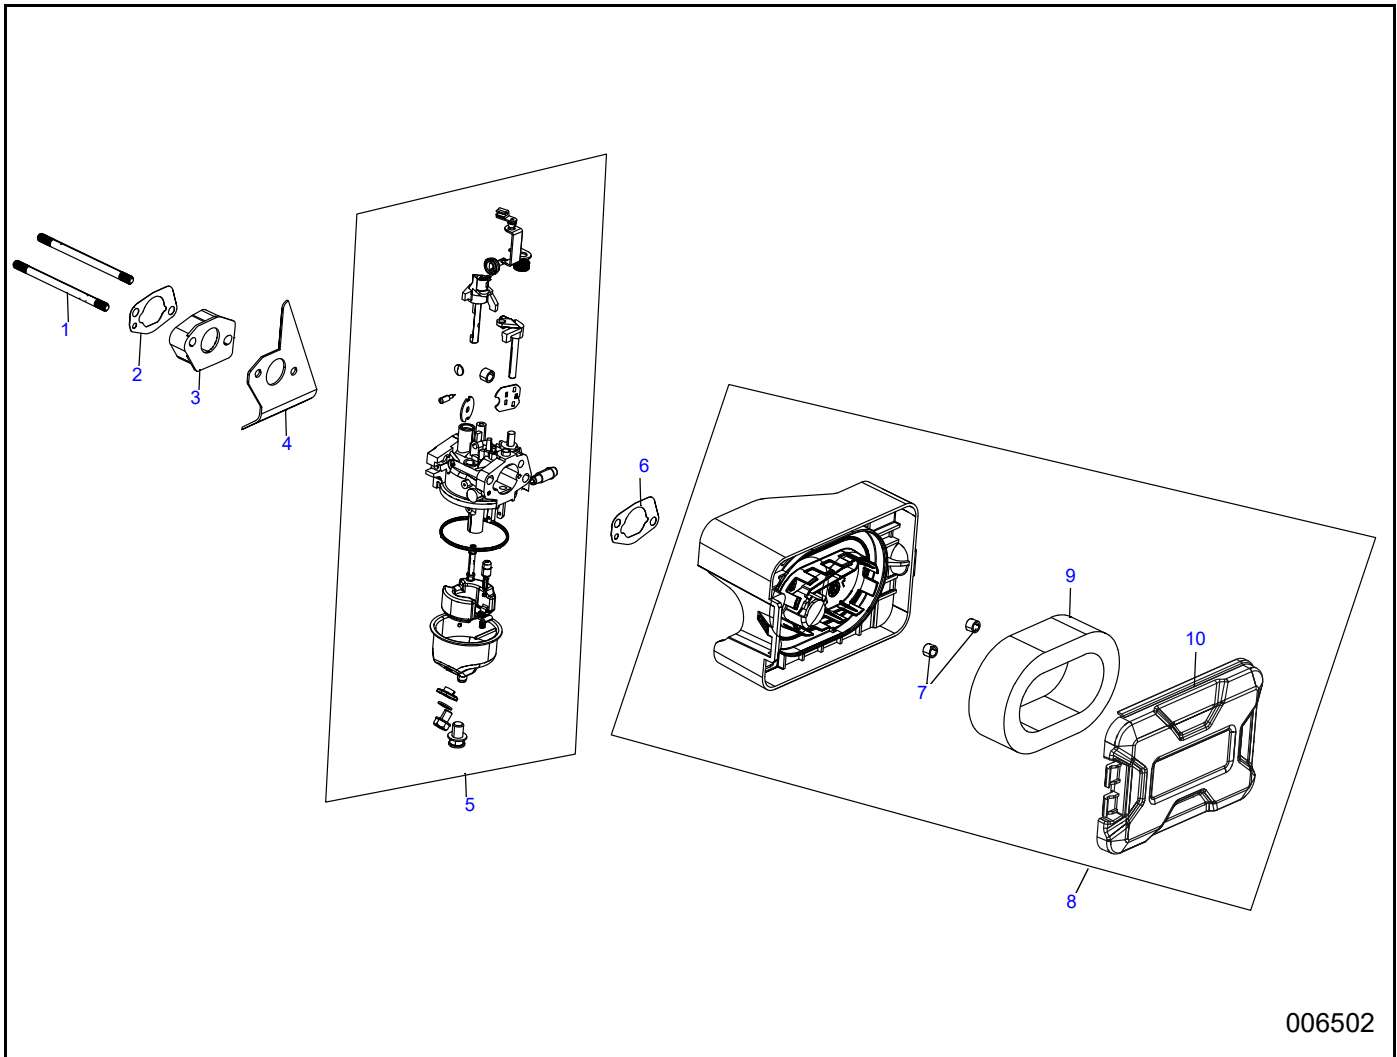

CARBURETOR /AIR CLEANER

006502

Item	Part Number	Description	Qty.
1	10000031234	STUD BOLT	2
2	10000031214	INTAKE GASKET	1
3	10000031215	CARBURETOR INSOLATOR	1
4	10000031241	CARBURETOR GASKET	1
5	10000031188	CARBURETOR	1
6	10000031225	GASKET, AIR CLEANER	1
7	10000031242	NUT M6	2
8	10000031206	AIR CLEANER ASSEMBLY	1
9	10000031217	AIR FILTER ELEMENT	1
10	10000031243	AIR FILTER COVER	1