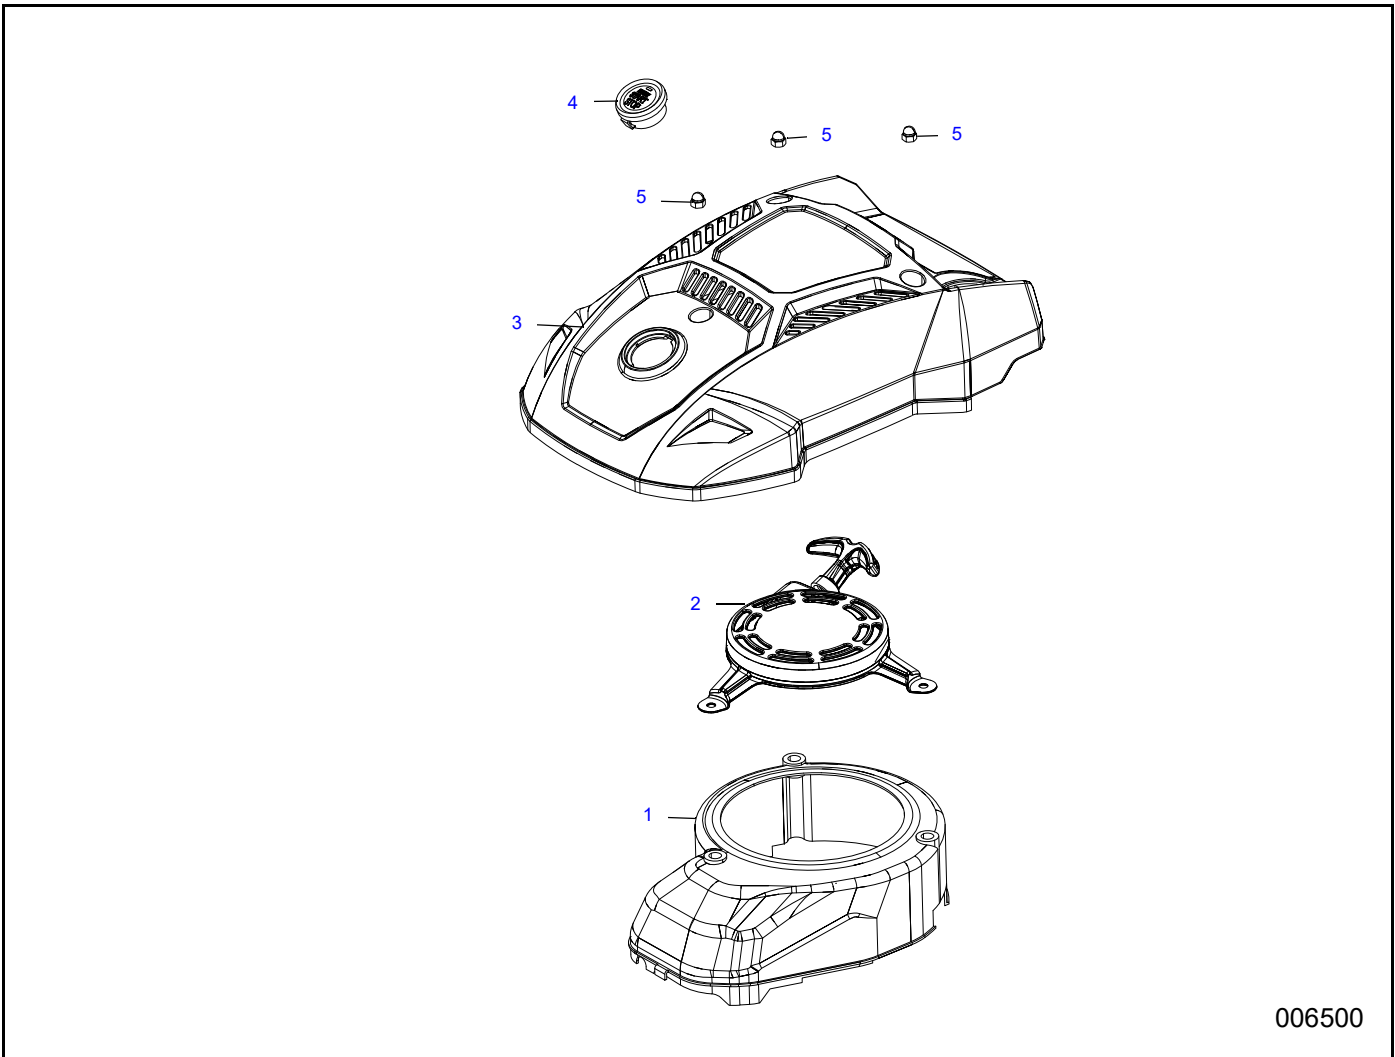

STARTER ASSEMBLY

006500

Item	Part Number	Description	Qty.
1	10000031135	BLOWER HOUSING	1
2	10000031468	RECOIL STARTER ASSEMBLY	1
3	10000031508	ENGINE COVER	1
4	A0001663566	START/STOP SWITCH	1
5	10000031176	NUT M6	3