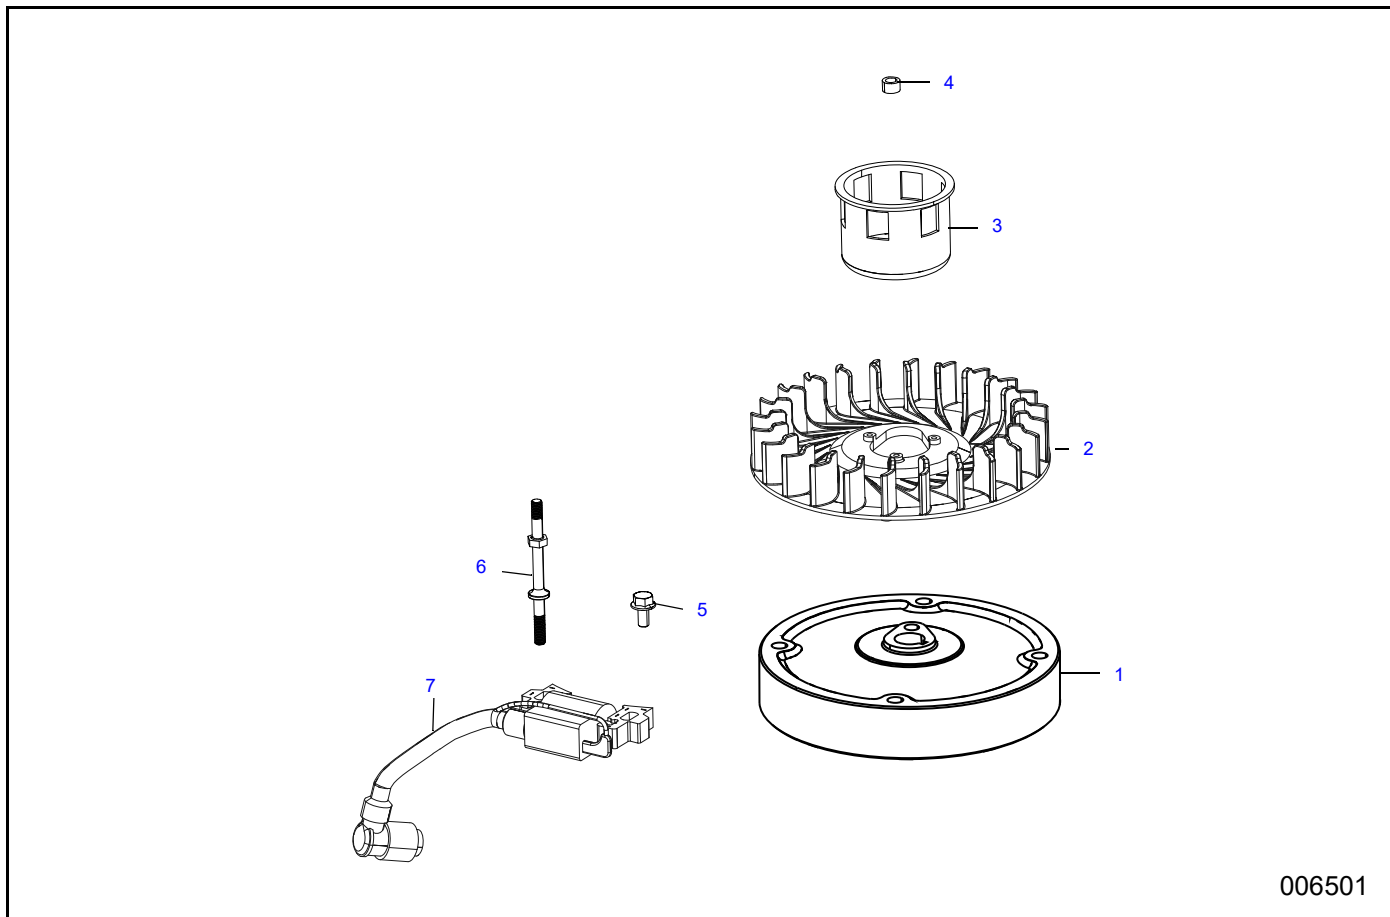

IGNITION ASSEMBLY

Item	Part Number	Description	Qty.
1	1000031178	FLYWHEEL ASSEMBLY	1
2	1000031136	COOLING FAN	1
3	1000031183	PULLEY,STARTER	1
4	1000031179	NUT M14	1
5	1000031233	BOLT M6X30	1
6	1000031194	BOLT STUD,IGNITION COIL	1
7	1000031224	IGNITION COIL ASSY	1